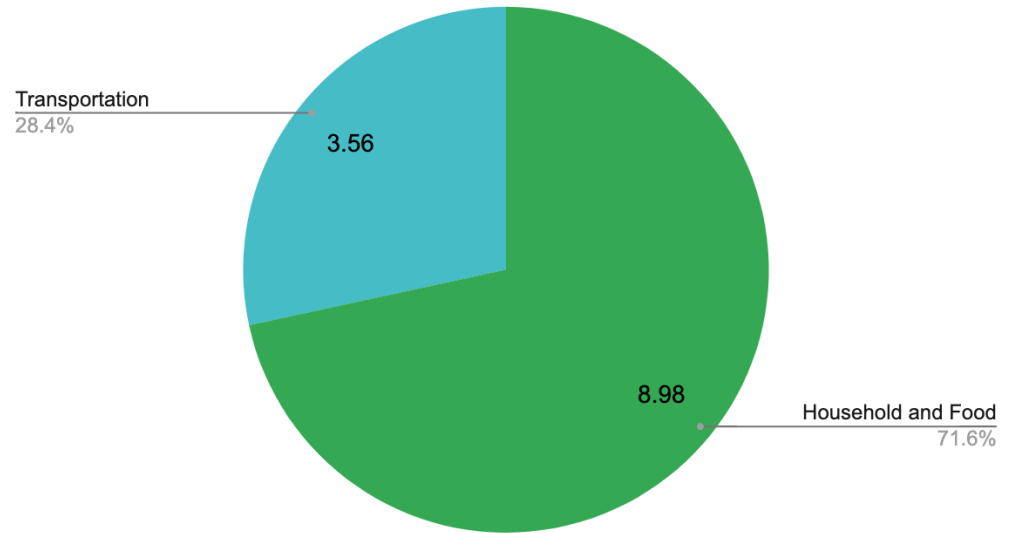

Zie Goodman

CPSG101 Carbon Footprint Infographic

Present

Present Day Carbon Footprint: 10.34 metric tons

- Lives in a college dorm
- Primarily walks everywhere
- Drives a truck with a fuel economy of 15 mpg when home for breaks
 - About 3,000 miles annually
- Diet of no beef
- Doesn't travel via plane

Future

Future Carbon Footprint: 17.54 metric tons

- Family of 1
- Lives in an apartment
- Drives a car with a fuel economy of 25 mpg
 - About 10,000 miles annually
- Diet of no beef
- Doesn't travel via plane