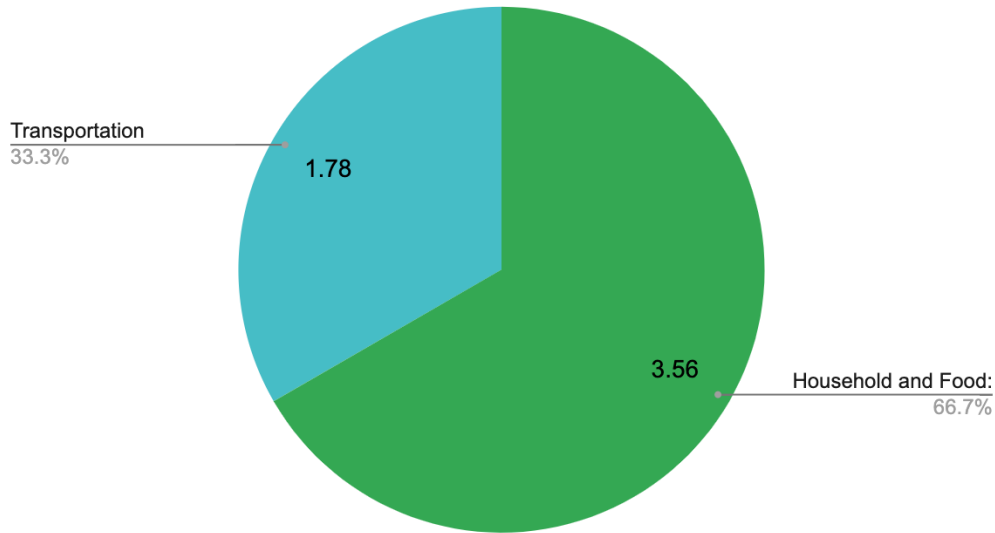

Zie Goodman

CPSG101 Carbon Footprint Infographic

Present

Present Day Carbon Footprint: 10.34 metric tons

- Lives in a college dorm
- Primarily walks everywhere
- Drives a truck with a fuel economy of 15 mpg when home for breaks
 - About 3,000 miles annually
- Diet of no beef
- Doesn't travel via plane

Future

Future Carbon Footprint: 17.54 metric tons

- Family of 1
- Lives in an apartment
- Drives a car with a fuel economy of 25 mpg
 - About 10,000 miles annually
- Diet of no beef
- Doesn't travel via plane