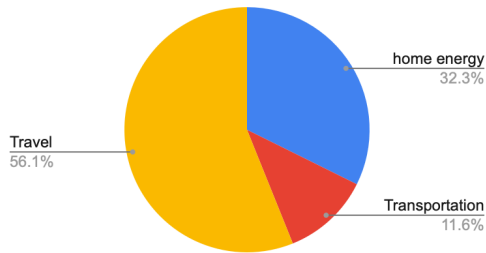

CPSG101 Carbon Footprint Infographic

Yena Han

University Freshman

Your Footprint is 11.54 tons CO₂/yr (4.2 Hectares of tropical forest)

Per capita footprint

- Household and food: 4.61 t CO₂/yr
- Transportation: 0.33 t CO₂/yr
- Air Travel: 1.6 t CO₂/yr