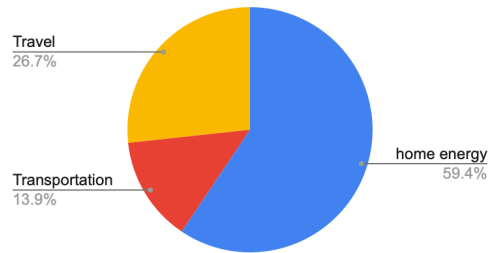

30-Something

Your household's footprint is 25.83 tons CO₂/yr. (9.39 hectares of tropical forest)

*there are four people in household

Per capita footprint

- Household and food: 4.4475 t CO₂/yr
- Transportation: 1.04 t CO₂/yr
- Air Travel: 2 t CO₂/yr

The difference in household and food is minimal because my diet between now and in 30 years doesn't change too much, however, it will increase a bit because there are three other people to feed on top of having a job as well.

The difference in transportation increases in 30 years because I will have a car, more freedom, and will have to travel more for work/family.

The difference in air travel increases in 30 years because I will have more money and freedom to be able to travel more.