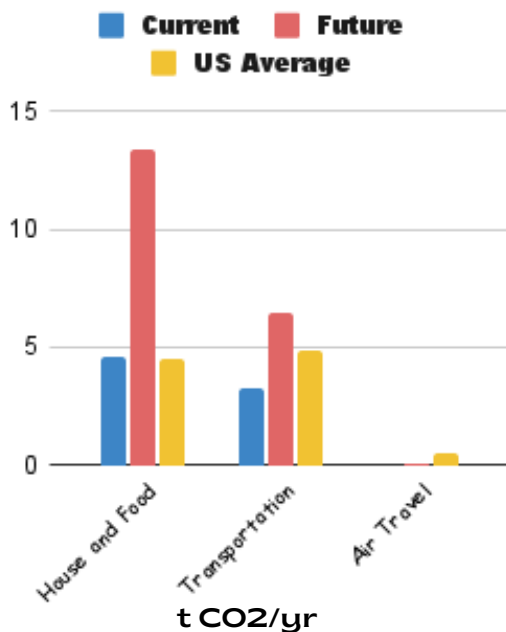

CPSG 101 INFOGRAPHIC

CARBON FOOTPRINT

TYLER DEMORY

Comparing Footprints

CURRENT

- Dorm Room equivalent to apartment with 5+ units
- 1-49% Renewable Energy
- Omnivore Diet
- Average 120,000 mi driven with 33mpg fuel economy