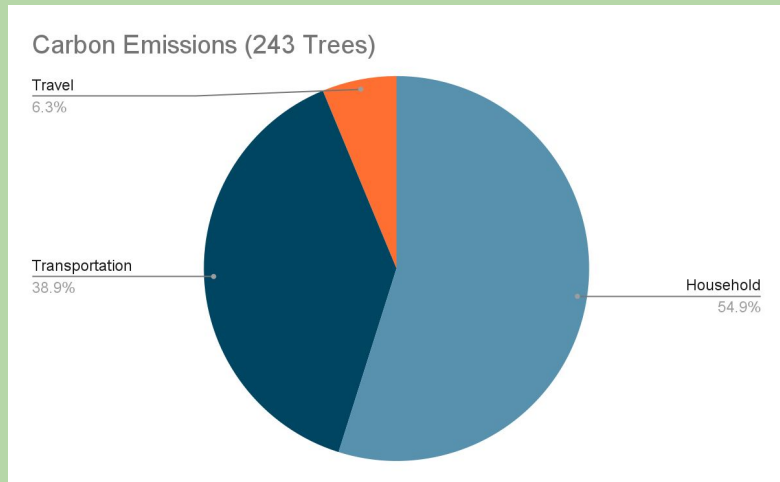

Present

in household: 6+

Household details:

- ❑ Dorm hall in College Park

Total carbon footprint: 14.06 tons CO₂/yr

Future

in household: 5 people (3 kids, 2 adults)

Household details:

- ❑ Penthouse in NYC

Total carbon footprint of household: 45.53 tons CO₂/yr (650 trees)

Similarities:

- Purchase of some green energy
- Omnivorous diet
- Size of buildings are similar (both have multiple housing units)

Differences:

- Present has a gas powered car, while future has an electric car
- Present rarely travels, while future travels at double the rate
- Present is accounting for individual emissions, future accounts for 5 person household.