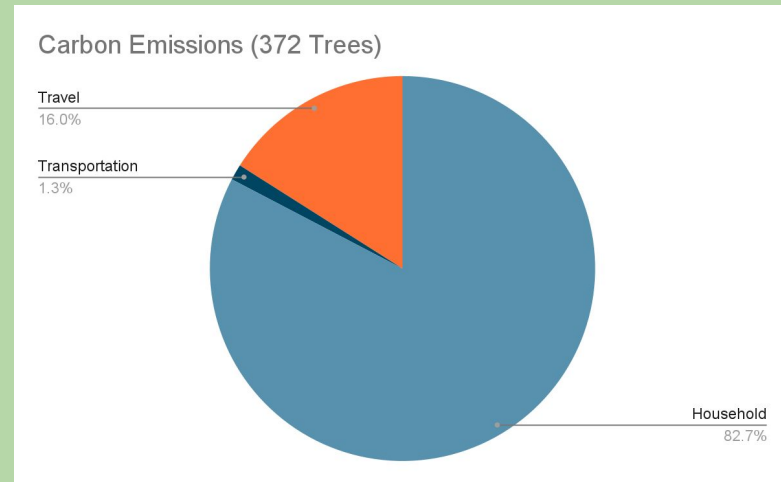

Present

in household: 6+

Household details:

- ❑ Dorm hall in College Park

Total carbon footprint: 14.06 tons CO₂/yr

Future

in household: 5 people (3 kids, 2 adults)

Household details:

- ❑ Penthouse in NYC

Total carbon footprint of household: 45.53 tons CO₂/yr (650 trees)

Similarities:

- Purchase of some green energy
- Omnivorous diet
- Size of buildings are similar (both have multiple housing units)