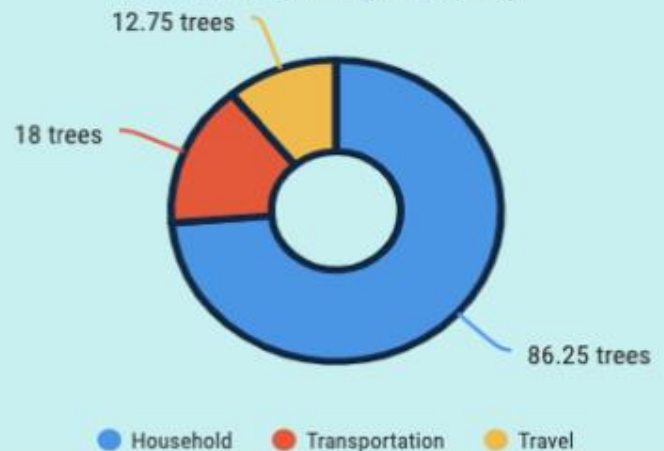

### Future (4 members)

44.78 tons CO<sub>2</sub>/yr  
640 trees

**Per Capita -**  
11.20 tons CO<sub>2</sub>/yr  
160 trees

Current Footprint

Future Footprint (per capita)