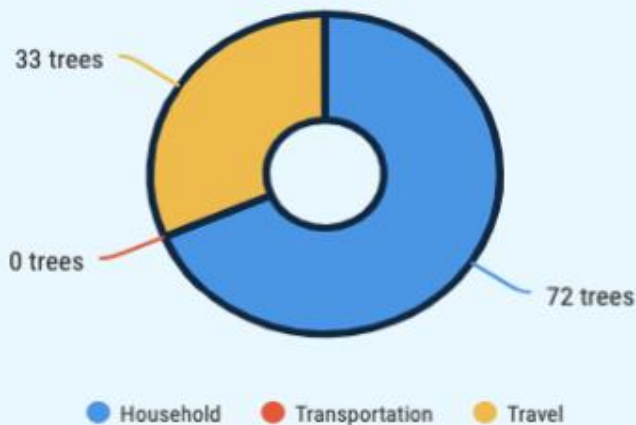

### Now

11.38 tons CO<sub>2</sub>/yr  
163 trees

### Future (4 members)

44.78 tons CO<sub>2</sub>/yr  
640 trees

**Per Capita -**  
11.20 tons CO<sub>2</sub>/yr  
160 trees

Current Footprint

Future Footprint (per capita)