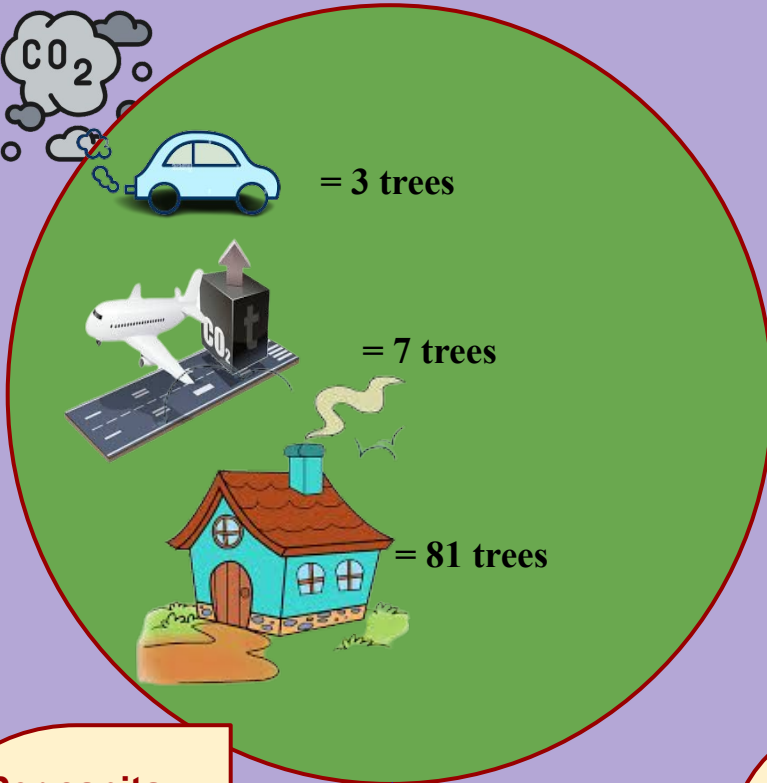

# CPSG101 Carbon Footprint Infographic

BY : PRINCESS ATUD

## PRESENT

**Per capita footprint:**  
10.4 tons CO<sub>2</sub> / year

## FUTURE

**Per capita footprint:**  
54.66 tons CO<sub>2</sub> / year