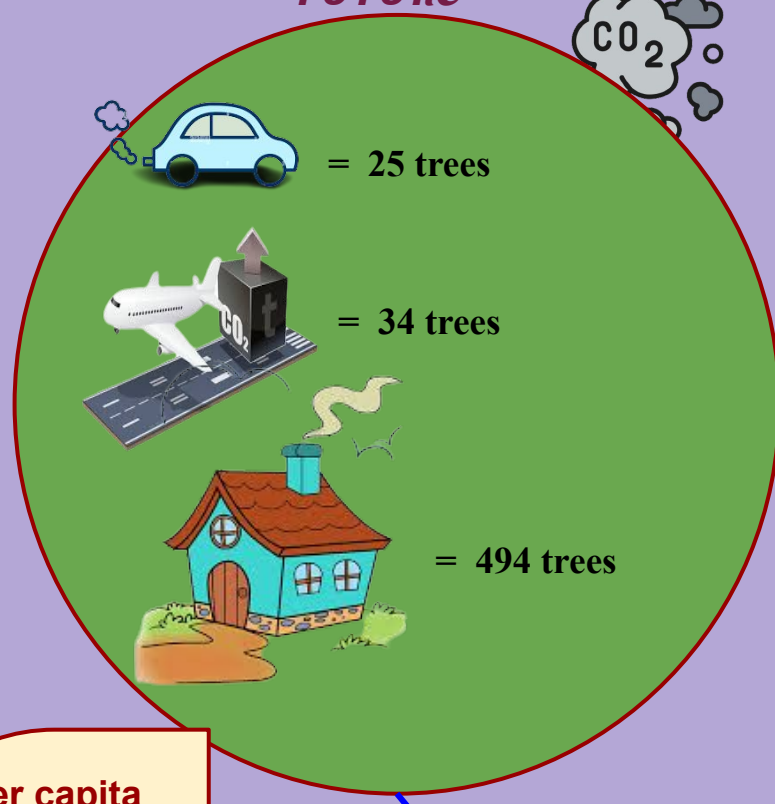

# CPSG101 Carbon Footprint Infographic

BY : PRINCESS ATUD

## PRESENT

**Per capita footprint:**  
10.4 tons CO<sub>2</sub> / year

## FUTURE

**Per capita footprint:**  
54.66 tons CO<sub>2</sub> / year