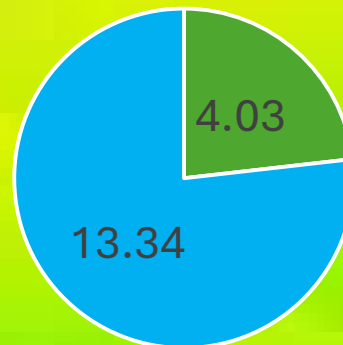

All measurements are in metric tons of CO2 per year

CPSG101: Carbon Footprint Infographic

Orande Sherman

This is a quick comparison of my carbon footprint now, and a hypothetical 30-year-old me that lives in a household of 3

Total Carbon Output

■ Now ■ 30 year old me

Supporting a household of 3 is quite ecologically taxing!

Home Carbon Output

■ Now ■ 30 year old me

I care very little for flying, so I don't plan on doing it in the future any more than I do now