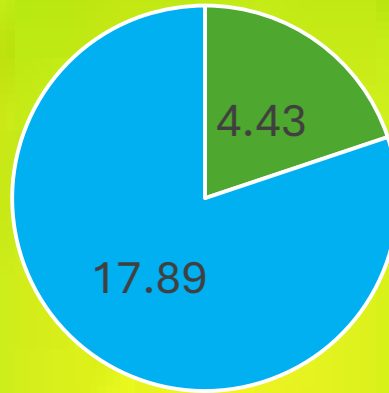

All measurements are in metric tons of CO2 per year

CPSG101: Carbon Footprint Infographic

Orande Sherman

This is a quick comparison of my carbon footprint now, and a hypothetical 30-year-old me that lives in a household of 3

Total Carbon Output

■ Now ■ 30 year old me

Supporting a household of 3 is quite ecologically taxing!

Home Carbon Output

■ Now ■ 30 year old me

I care very little for flying, so I don't plan on doing it in the future any more than I do now