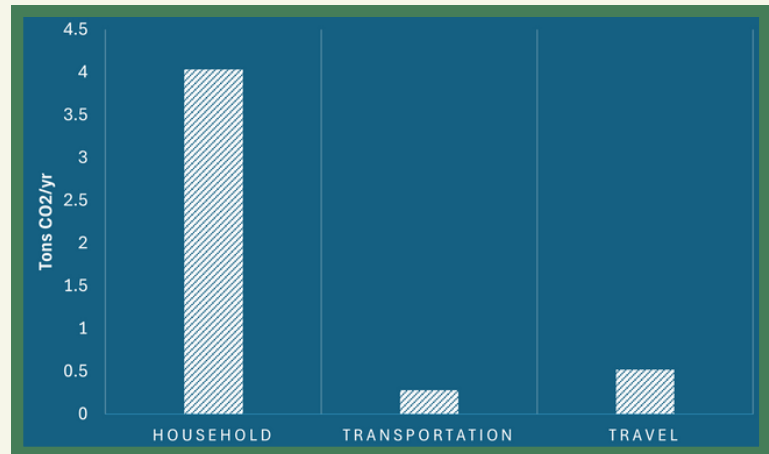

CPSG101 CARBON FOOTPRINT INFOGRAPHIC

Ryan Savvas Mohamed's Footprints

15 Years Later

4.133*

tons CO2/yr

Present Day

9.83

tons CO2/yr

*: 4 people in household

Breakdown of emissions

15 years later

Present

The differences in the footprint come from the fact that in 15 years I would live in a smaller residence (4 people) with less people than I do now (545 people). I would also use more transportation per capita in the future (mainly cars), but I do plan on traveling more by flight in the future as well.