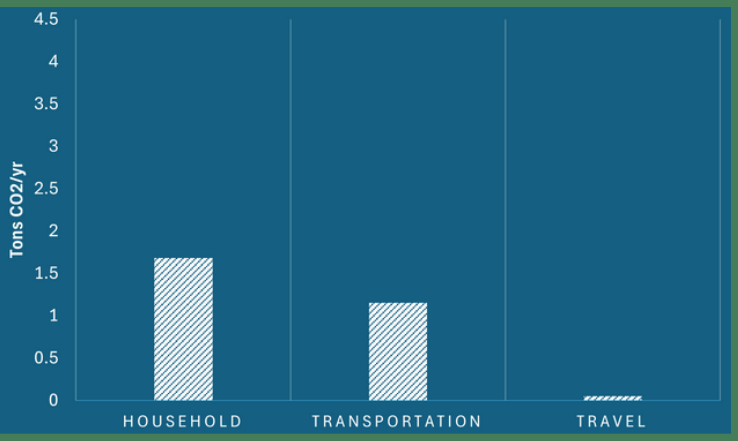

CPSG101 CARBON FOOTPRINT INFOGRAPHIC

Ryan Savvas Mohamed's Footprints

15 Years Later

4.133*

tons CO2/yr

Present Day

9.83

tons CO2/yr

*: 4 people in household

Breakdown of emissions

15 years later

Present

The differences in the footprint come from the fact that in 15 years I would live in a smaller residence (4 people) with less people than I do now (545 people). I would also use more transportation per capita in the future (mainly cars), but I do plan on traveling more by flight in the future as well.