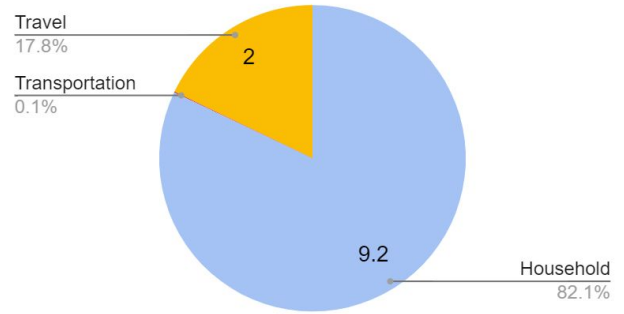

## Current Me:

Current Footprint in trees per year

= 4.06 hectares  
of Rainforest  
OR  
11.17 tons of  
CO2 per year

## Fantasy 30-year-old Me:

30-year-old Footprint in trees per year

= 5.89 hectares  
of Rainforest  
OR  
16.21 tons of  
CO2 per year