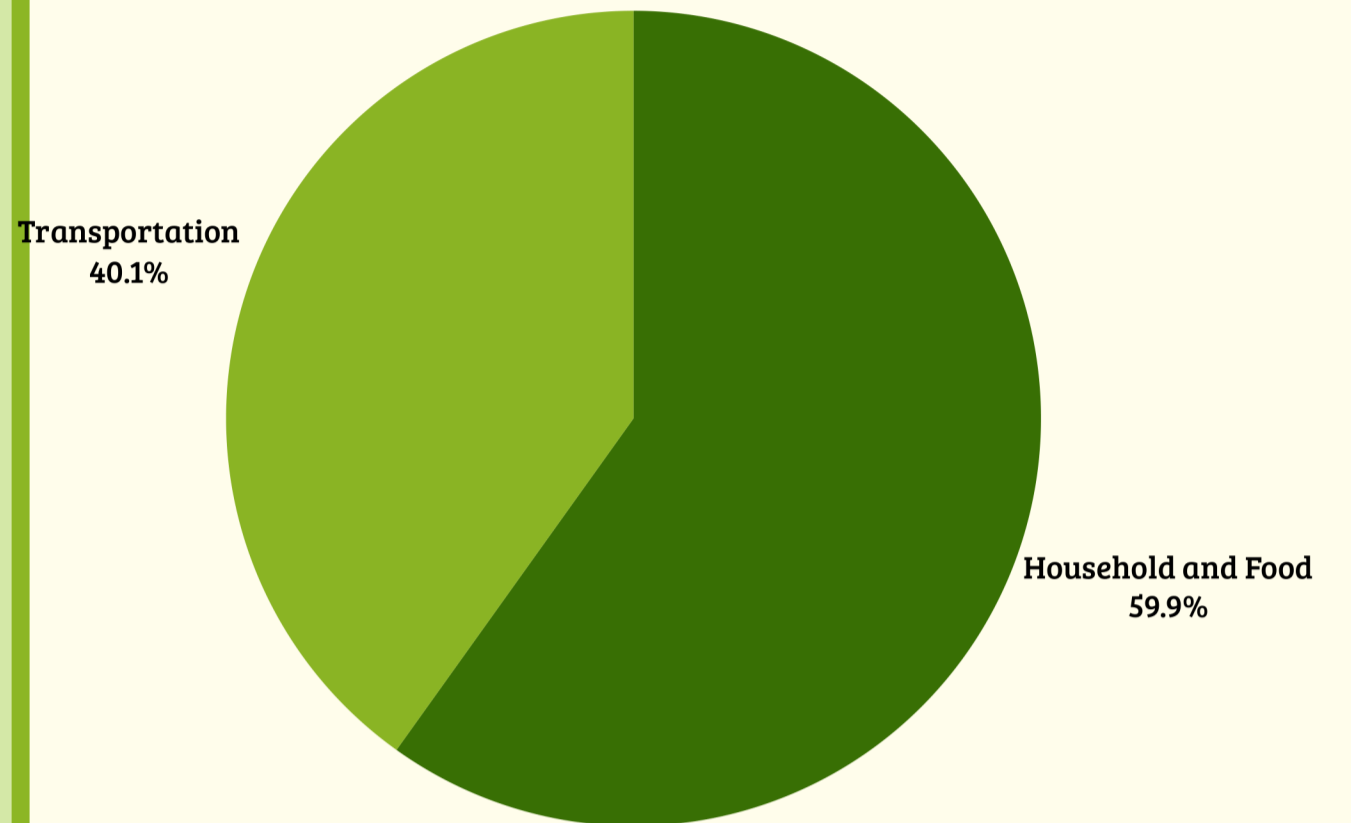

CPSG101 CARBON FOOTPRINT

KATY BANOVIC

PRESENT

Total Footprint: 11.73
CO₂/yr

Household and Food: 4.03
CO₂/yr

Transportation: 2.7 CO₂/yr
Air Travel: 0 CO₂/yr

Household and Food
100%

FUTURE