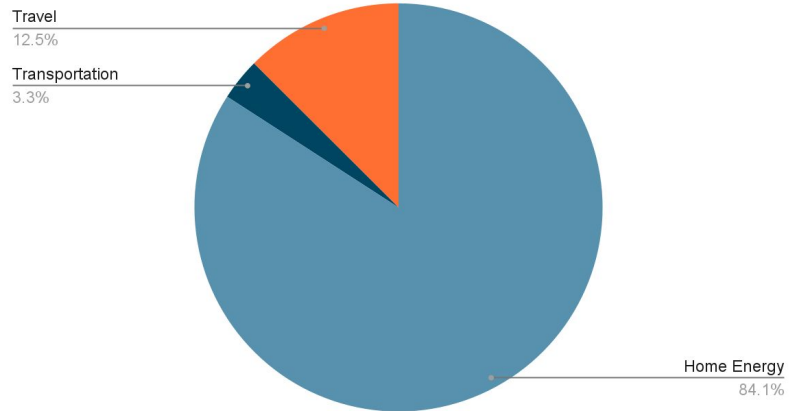

CPSG101 Carbon Footprint Infographic

By Juliana Thompson-Williams

As a freshman, I am using the facilities such as the communal bathrooms and my own dorm room. Being in a dorm that holds over 500 people, it is exerting a lot of energy. Me and my family like to travel several times a year and that requires going on the train and flying on a plane. As for transportation goes, I didn't have my car on campus during my time here fall semester but now I do for spring semester.

Per Capita as University Freshman

Difference

Now that I am out of the dorms and living in a single family home that is over 2000 square feet, the energy exerted will be much less than that of a dorm 500+ residents. As for traveling goes, I do plan on traveling more in the future than I do right now so I can see more of the world and I'll have the income to support this. With transportation, I will definitely drive more as I will have to commute to and from work as well as running errands.