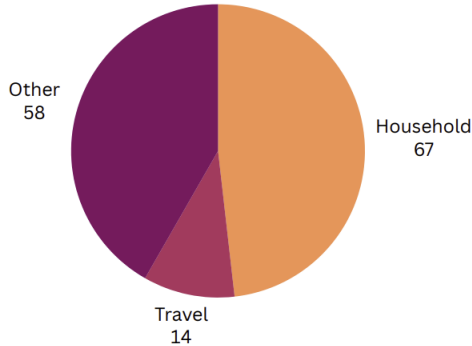

CPSG101 Carbon Footprint Infographic

John Hodgins

Present Day Carbon Footprint : 9.73 t CO₂/yr, or 139 trees

Future Household (30 something years old) - 2 Members, per capita Carbon Footprint: 13.78 t CO₂/yr, 197 trees

Why the differences?

In the present day, my household consumption is much lower than in my future household because living in high density housing is much more space and energy efficient than single-family detached housing. The majority of household energy is used for heating or cooling, and high density housing uses less energy to support more people.