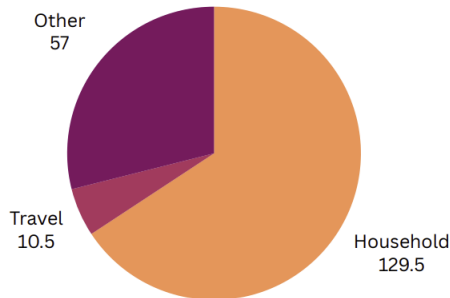

CPSG101 Carbon Footprint Infographic

John Hodgins

Present Day Carbon Footprint : 9.73 t CO₂/yr, or 139 trees

Future Household (30 something years old) - 2 Members, per capita Carbon Footprint: 13.78 t CO₂/yr, 197 trees

Why the differences?

In the present day, my household consumption is much lower than in my future household because living in high density housing is much more space and energy efficient than single-family detached housing. The majority of household energy is used for heating or cooling, and high density housing uses less energy to support more people.