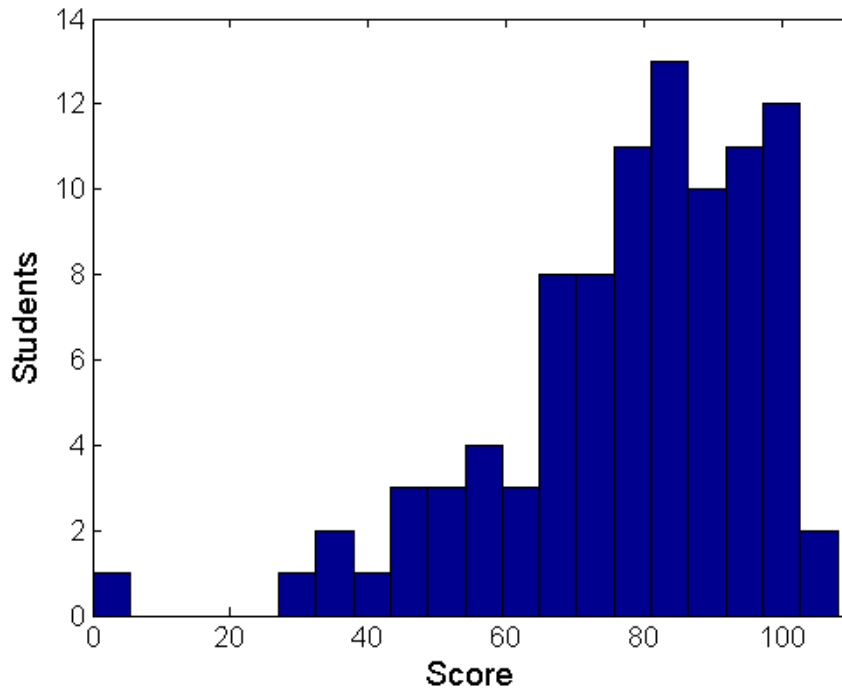

Distribution of the scores on midterm Exam #1:

Range	0-108
Median	82.5
Mean	78
Std.dev.	19

Distribution of total scores after Exam #1 and graded Quizzes 1 - 2:

Range	36-147.5
Median	119
Mean	115.5
Std.dev.	21