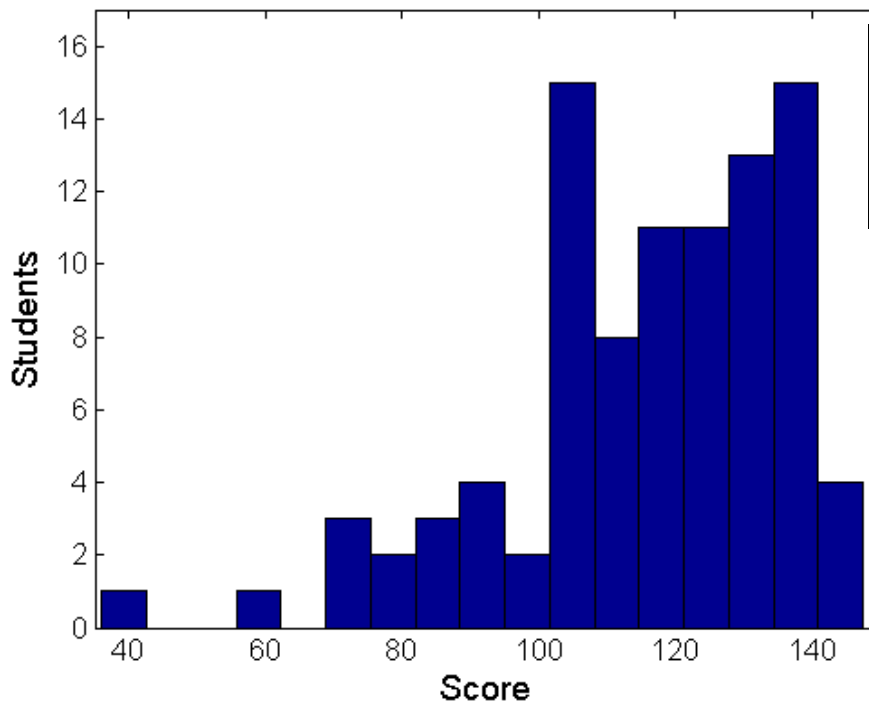

Distribution of the scores on midterm Exam #1:

Range	0-108
Median	82.5
Mean	78
Std.dev.	19

Distribution of total scores after Exam #1 and graded Quizzes 1 - 2:

Range	36-147.5
Median	119
Mean	115.5
Std.dev.	21