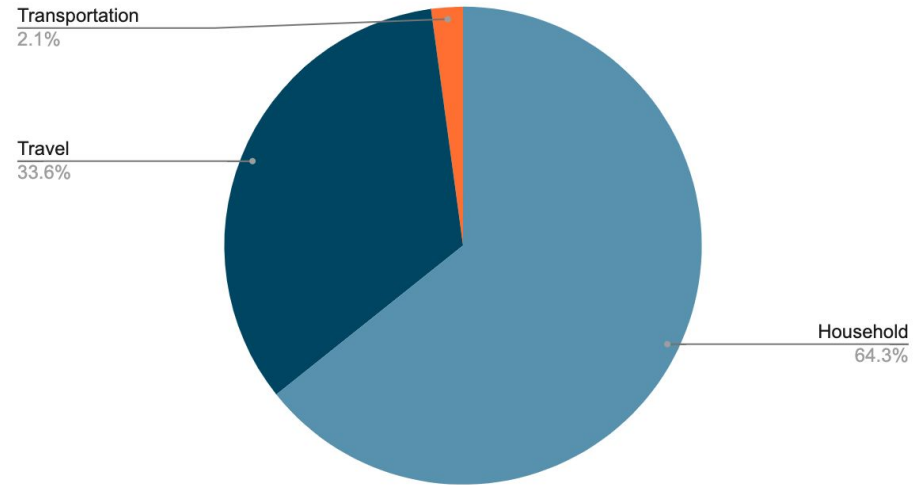

CPSG101 Carbon Footprint Infographic

Carbon Footprint Sorted Into Categories for Young Amber

Carbon Footprint Sorted Into Categories for Adult Amber

Differences between current and adult/future Amber:

Area of Difference	Reason for Difference
Household	I believe the increase in carbon emissions is due to the area I plan on living in. I want to live in an area with the zip code 20850 (Rockville, MD), and this area has a lot of unsustainable practices, such as lots of unsustainable construction, which increases every resident's carbon footprint.
Transportation	My transportation emits the same amount of carbon dioxide because I do not plan to change how I will travel on a daily basis. I still plan on driving a car with low mileage as an adult as my main form of transportation.
Travel	My travel emissions will increase because I plan on taking more short, medium, and long round trip flights.