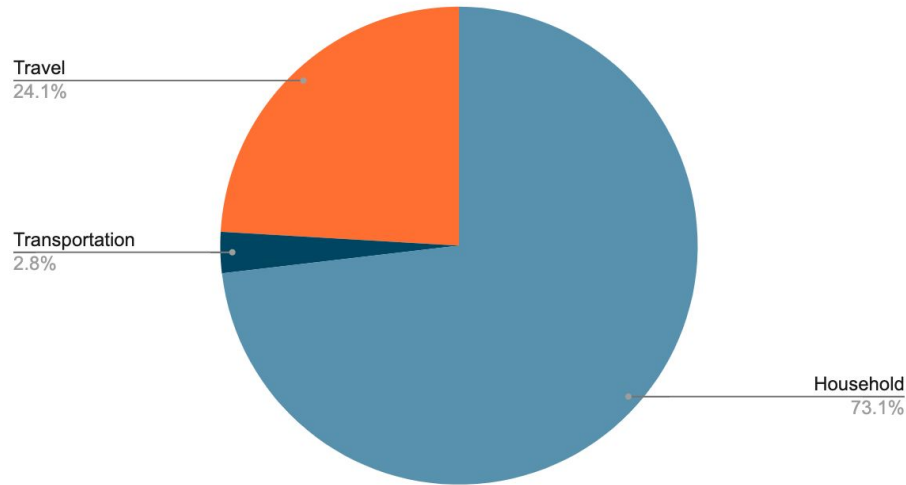

CPSG101 Carbon Footprint Infographic

Carbon Footprint Sorted Into Categories for Young Amber

Carbon Footprint Sorted Into Categories for Adult Amber

Differences between current and adult/future Amber:

Area of Difference	Reason for Difference
Household	I believe the increase in carbon emissions is due to the area I plan on living in. I want to live in an area with the zip code 20850 (Rockville, MD), and this area has a lot of unsustainable practices, such as lots of unsustainable construction, which increases every resident's carbon footprint.
Transportation	My transportation emits the same amount of carbon dioxide because I do not plan to change how I will travel on a daily basis. I still plan on driving a car with low mileage as an adult as my main form of transportation.
Travel	My travel emissions will increase because I plan on taking more short, medium, and long round trip flights.