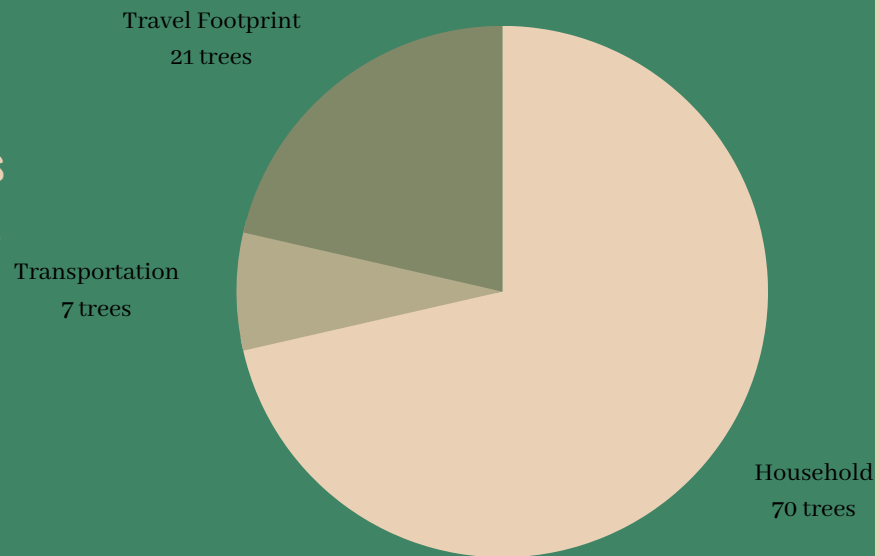

CPSG101:

CARBON FOOTPRINT INFOGRAPHIC

PRESENT:

Carbon Footprint is equal to 153 trees.

FUTURE

ARNAV:

Carbon Footprint is equal to 242 trees.

Differences: