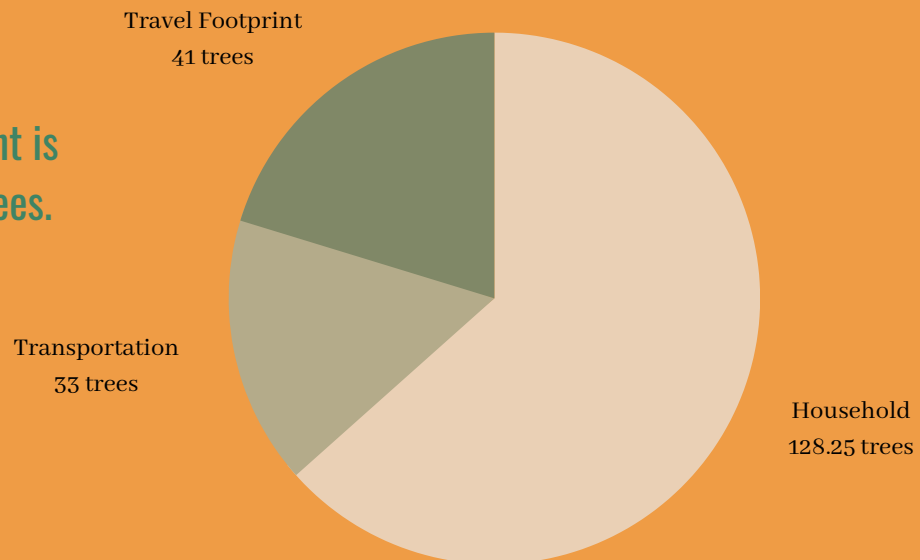

CPSG101:

CARBON FOOTPRINT INFOGRAPHIC

PRESENT:

Carbon Footprint is equal to 153 trees.

FUTURE

ARNAV:

Carbon Footprint is equal to 242 trees.

Differences: