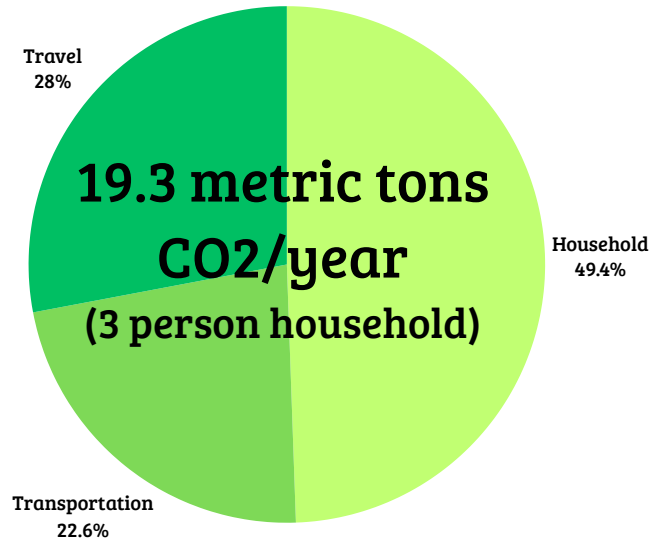

CPSG101 CARBON FOOTPRINT INFOGRAPHIC

AMY HEINZ

Present Carbon Footprint

Future Carbon Footprint

HOUSEHOLD & FOOD

Present

3.56 tons
Dorm (Apartment Building)
4,000+ sq. ft.
Some renewable energy
Diet: No beef

Future

2.36 tons per person
Detached single family home
2,500 - 2,999 sq. ft.
Some renewable energy
Diet: No Beef

TRANSPORTATION

Present

0.9 tons
One vehicle
Average annual distance traveled 3,000 miles

Future

1.08 tons per person
Two vehicles (one electric)
Average annual distance traveled 10,000 miles

TRAVEL

Present

0.12 tons
Fly ~600 miles a year

Future

1.33 tons per person
Fly ~20,000 miles a year