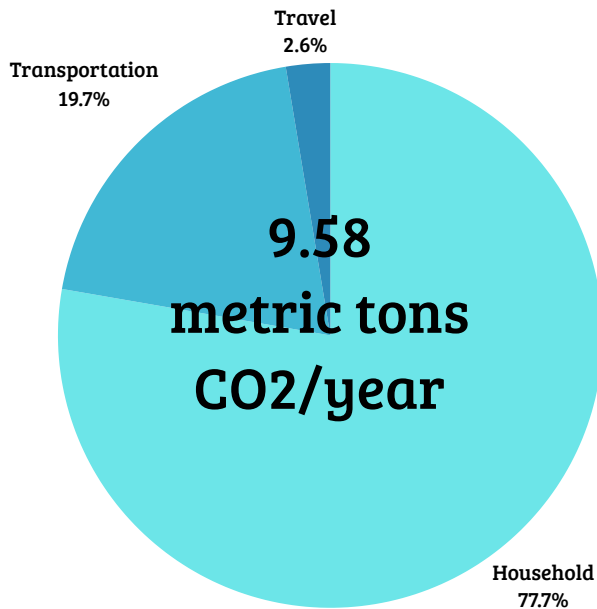

CPSG101 CARBON FOOTPRINT INFOGRAPHIC

AMY HEINZ

Present Carbon Footprint

Future Carbon Footprint

HOUSEHOLD & FOOD

Present

3.56 tons
Dorm (Apartment Building)
4,000+ sq. ft.
Some renewable energy
Diet: No beef

Future

2.36 tons per person
Detached single family home
2,500 - 2,999 sq. ft.
Some renewable energy
Diet: No Beef

TRANSPORTATION

Present

0.9 tons
One vehicle
Average annual distance traveled 3,000 miles

Future

1.08 tons per person
Two vehicles (one electric)
Average annual distance traveled 10,000 miles

TRAVEL

Present

0.12 tons
Fly ~600 miles a year

Future

1.33 tons per person
Fly ~20,000 miles a year