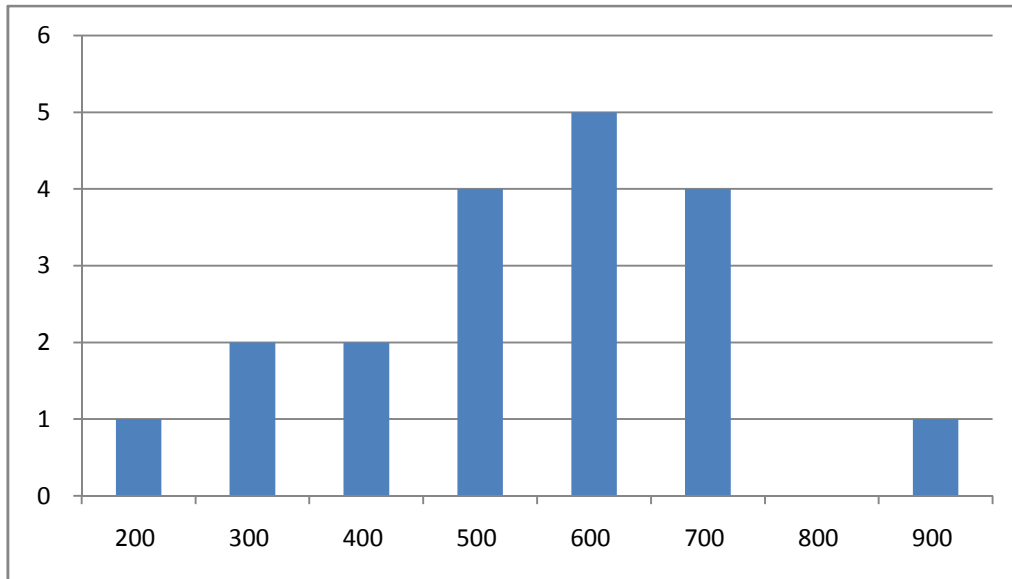

## PHYS 404/F08 TERM GRADE DISTRIBUTION

TOTAL SCORE: 1000

AVERAGE: 587

AVERAGE LETTER GRADE: C+

MEDIAN: 604

MEDIAN LETTER GRADE: B-

MAX LETTER GRADE: A+

MIN LETTER GRADE: F