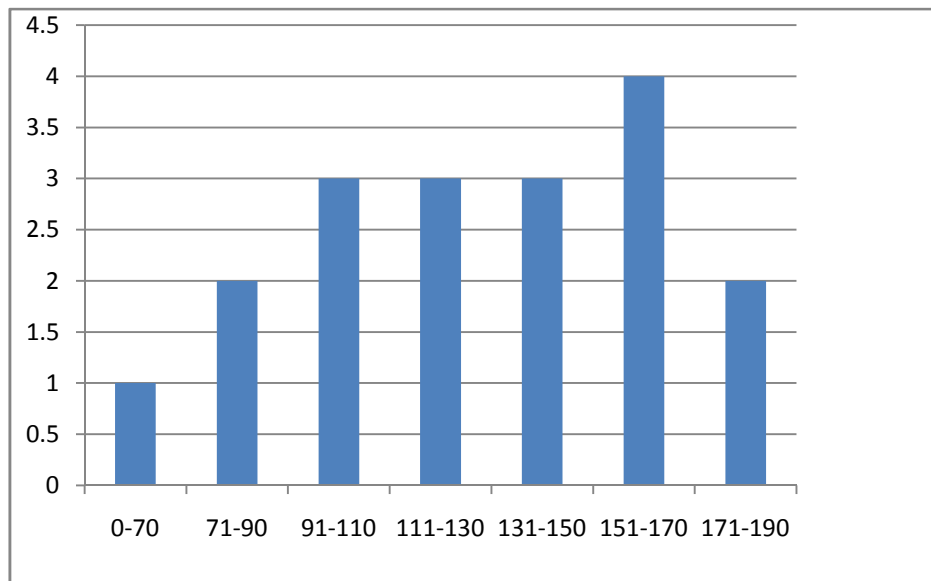

PHYS 404 / F08 FINAL EXAM SCORE DISTRIBUTION

average 131.9
S.D. 45.3