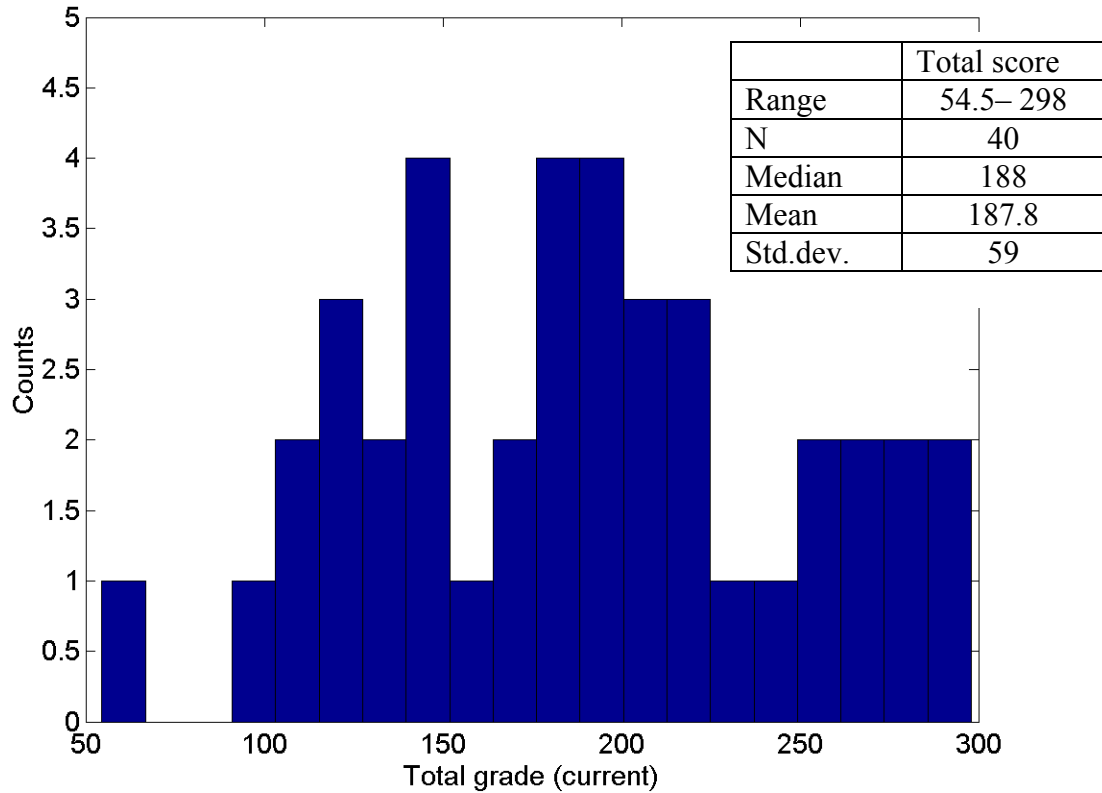

BCHM485, Scores prior to the Final Exam

Here are some statistics of the total scores prior to the final exam:

Here are some statistics of the cumulative distribution of your scores so far:

Selected percent points	Score
Better than 85% of the class	≥ 244
Better than 60%	> 192
Better than 30%	> 143