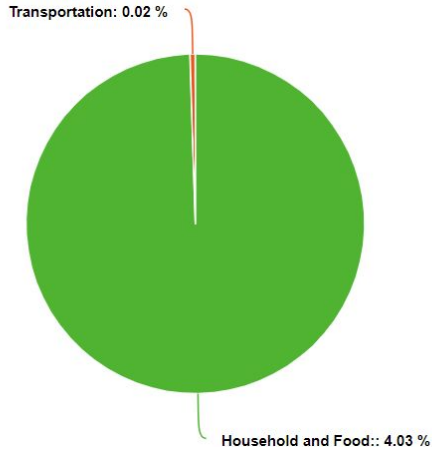

Eryn Gaither

CPSG101 Carbon Footprint Infographic

Present Day Carbon Footprint: 9.05 metric tons

Future Carbon Footprint: 15.74 metric tons

- Lives in college dorm
- Primarily walks everywhere
- Does not own a vehicle
- Does not travel via plane
- Average omnivore diet