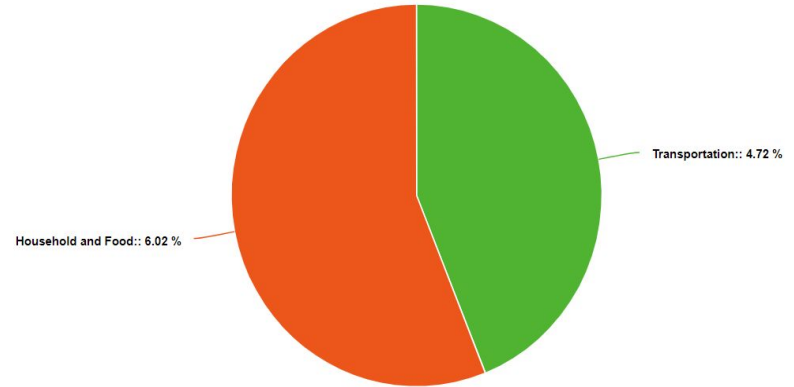

Eryn Gaither

CPSG101 Carbon Footprint Infographic

Present Day Carbon Footprint: 9.05 metric tons

Future Carbon Footprint: 15.74 metric tons

- Lives in college dorm
- Primarily walks everywhere
- Does not own a vehicle
- Does not travel via plane
- Average omnivore diet

- Family of 5
- Lives in a single fam. detached home
- Drives a car with a fuel economy of 26 mpg
 - About 13,000 miles annually
- Does not travel via plane
- Average omnivore diet